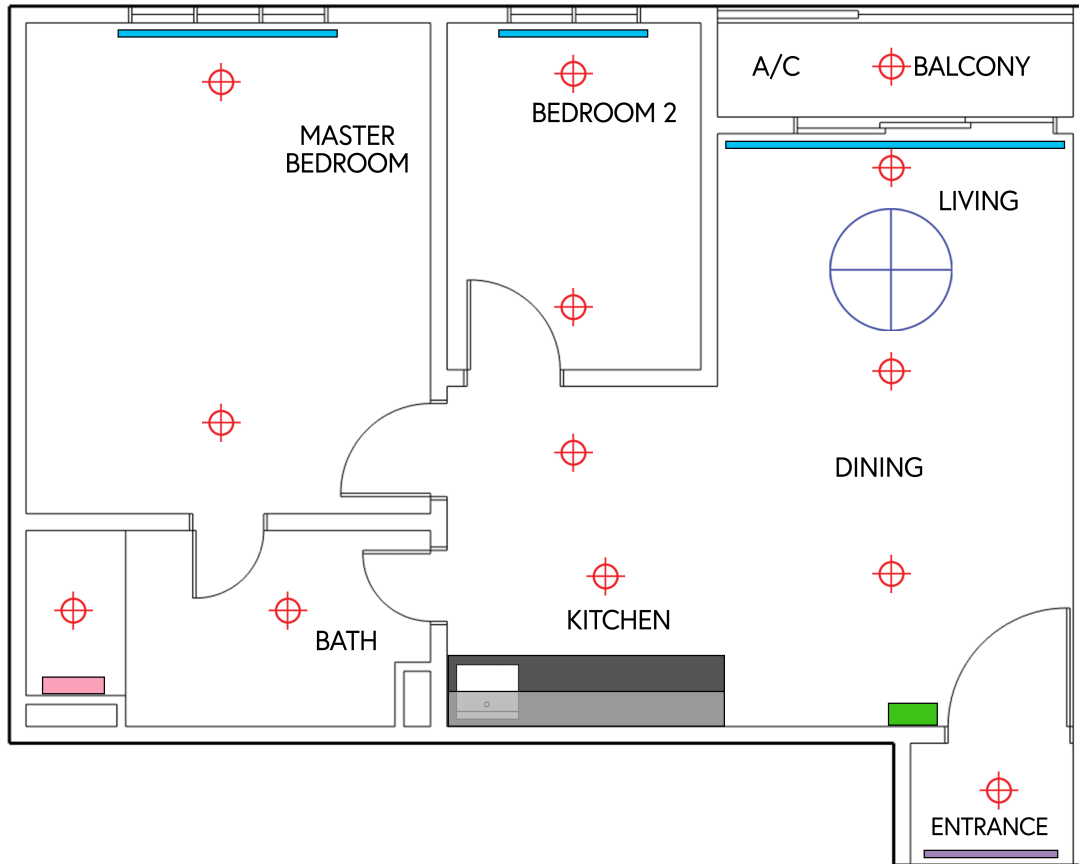

B. Kitchen Area:

- 6'L, i-shape Base Units come with HPL top, 3 levels drawer set & Aluminium Skirting
- 6'L, standard height i-shape Wall Unit

C. Others:

- Floor Protection with Canvas
- Painting Touch up & Basic Cleaning after completion

** Kitchen Cabinet exclusive in white color design.

SENTUL POINT

TYPE A1

700 SF

(2 bedroom & 1 bathroom)

Ready to Rent Package

⊕ 18W Ceiling Light x 13 nos

⊕ Ceiling Fan x 1 nos

■ Wireless Door Bell

■ Non Pump Water Heater x 1 nos

■ Heavy Duty Single Layer Curtain Track

■ 1.0mmTHK Main Door Grille

■ 6'L i-shape Base Unit with HPL Top

■ 6'L x standard height i-shape Wall Unit

TYPE A1